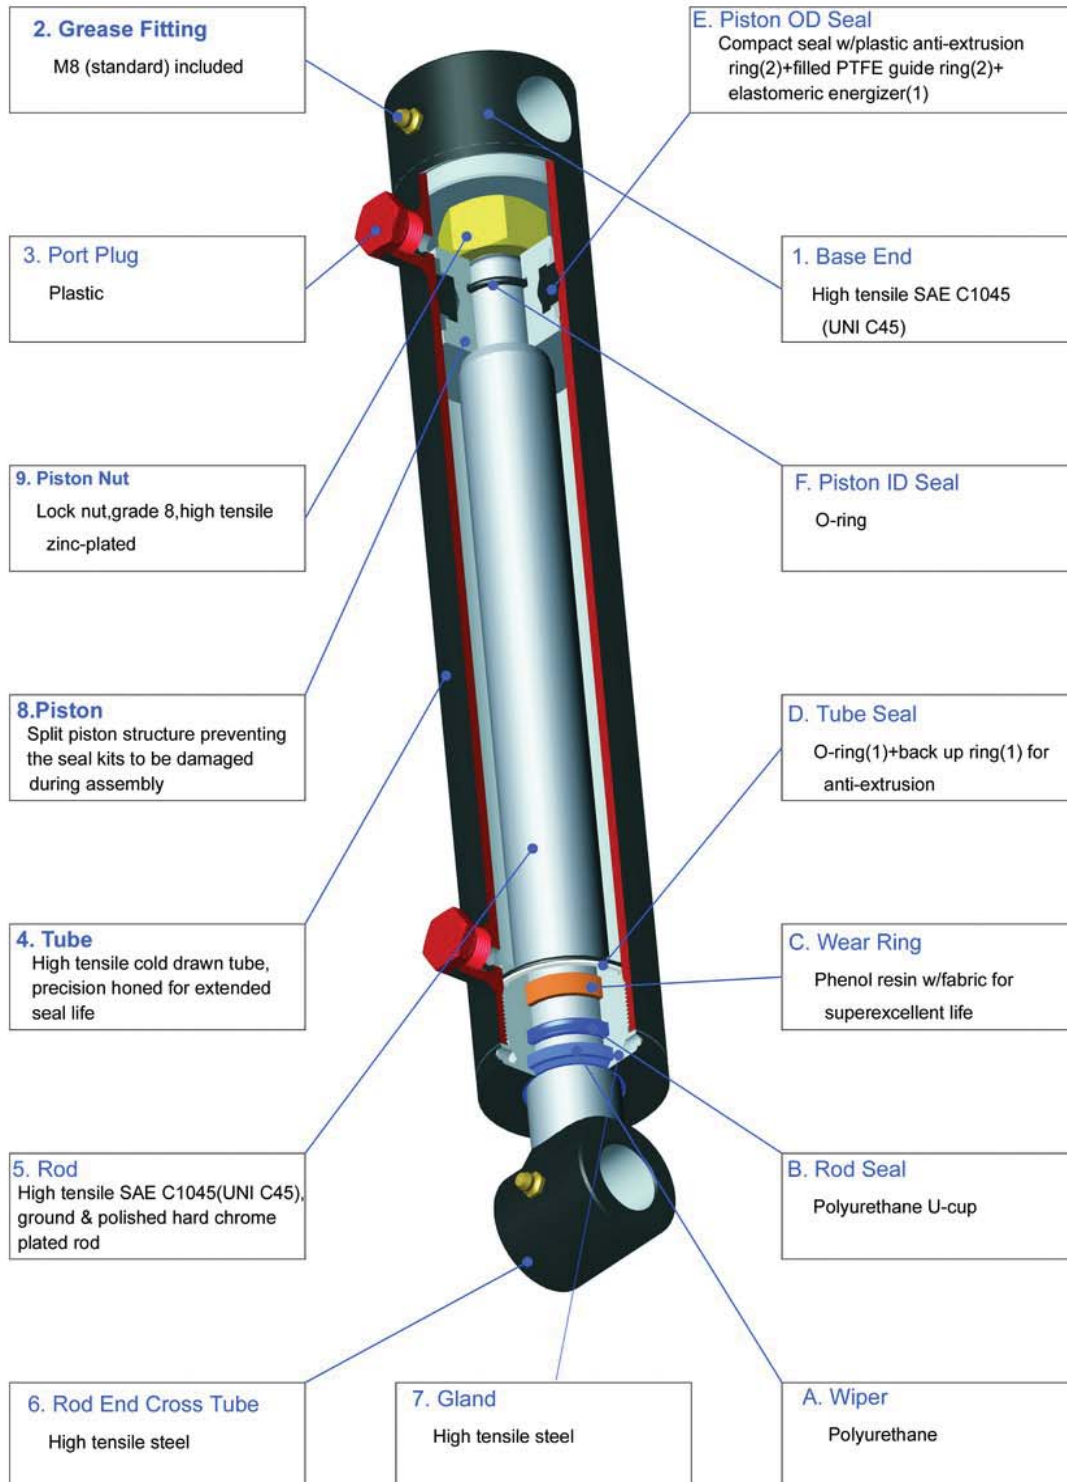

USA

43105 Business Park Drive, Temecula, CA 92590

Direct Toll Free Phone: 1-800-432-6405

E-mail: westcoast@intfpa.com

Local / Outside North America Phone: (951) 676-2155 Fax: (951) 676-2156

CANADA

4600 Garand, Montreal, Qc H4R 2A2

Direct Toll Free Phone: 1-800-363-8446

E-mail: eastcoast@intfpa.com

Outside North America Phone: (514) 332-3989 Fax: (514) 338-1880

Local Phone:

(514) 335-8446 Fax: (514) 335-3272

MEXICO Toll Free Direct 01-800-777-3054

EU LINE

3000PSI DOUBLE ACTING WELDED CYLINDER