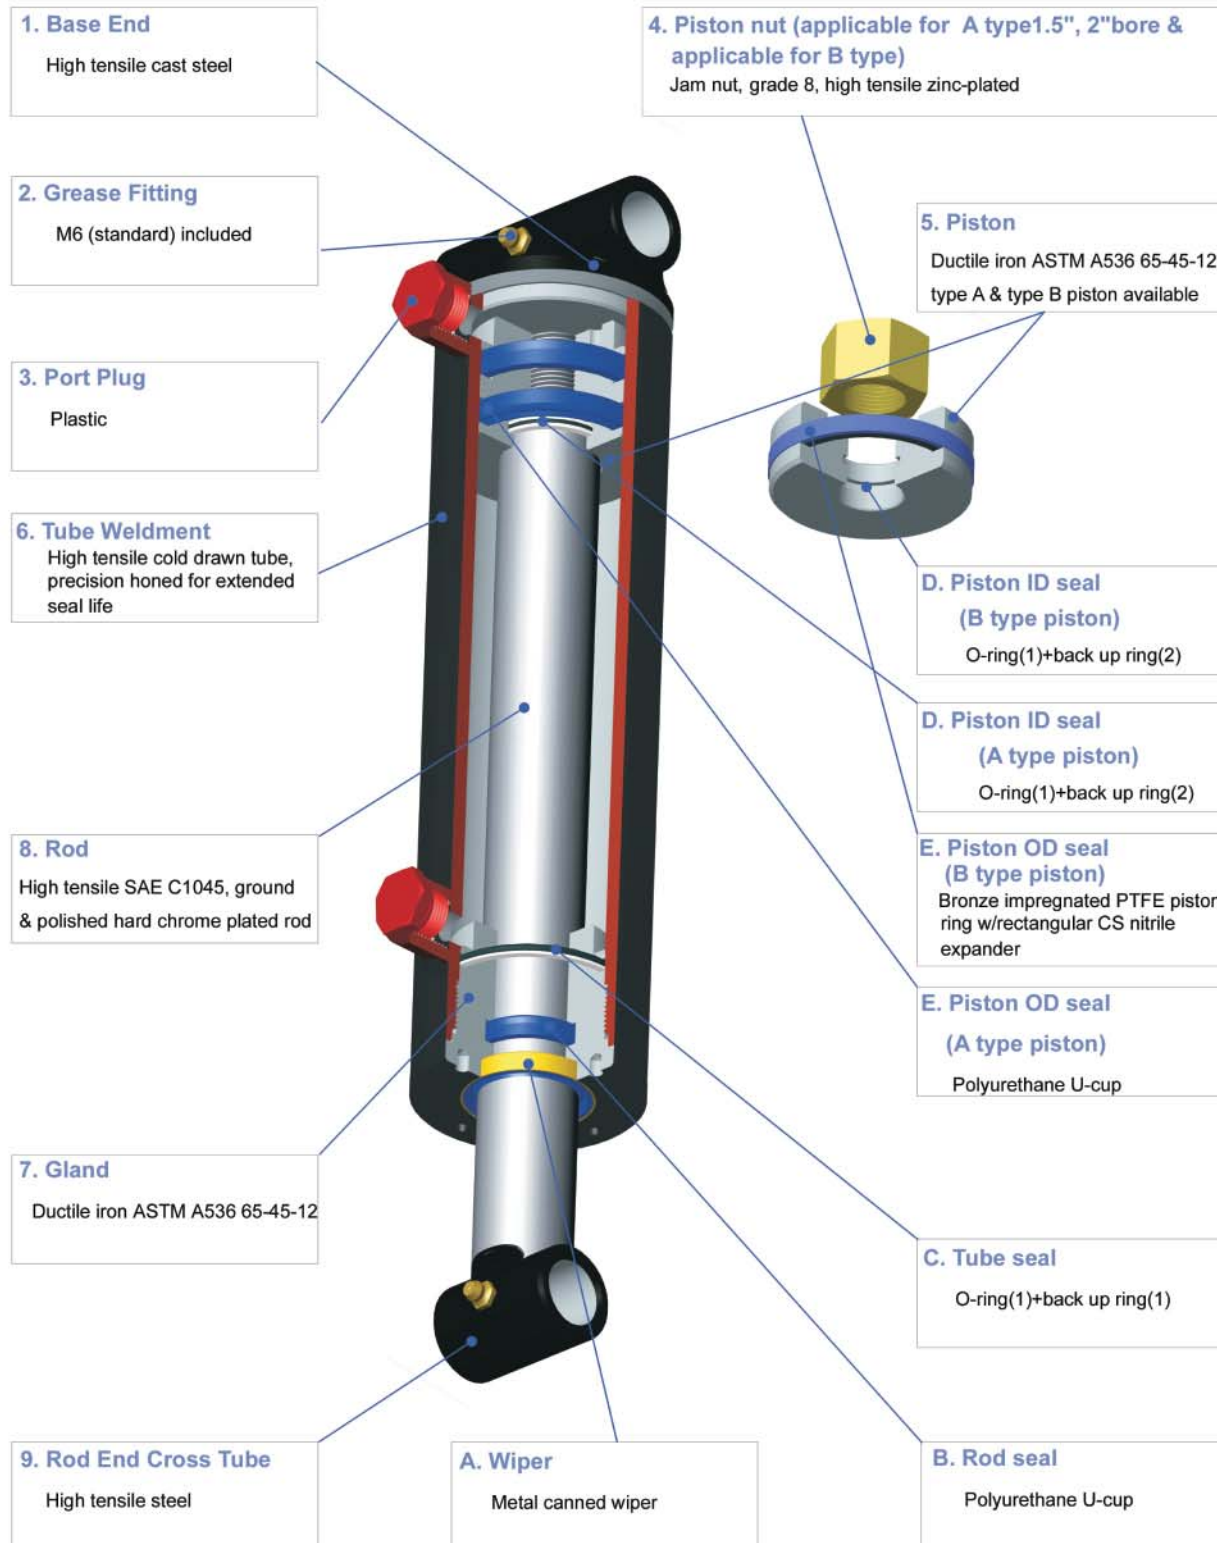

MEXICO Toll Free Direct 01-800-777-3054

BW LINE

3000PSI DOUBLE ACTING WELDED CYLINDER

USA

43105 Business Park Drive, Temecula, CA 92590

Direct Toll Free Phone: 1-800-432-6405 E-mail: westcoast@intfpa.com

Local / Outside North America Phone: (951) 676-2155 Fax: (951) 676-2156