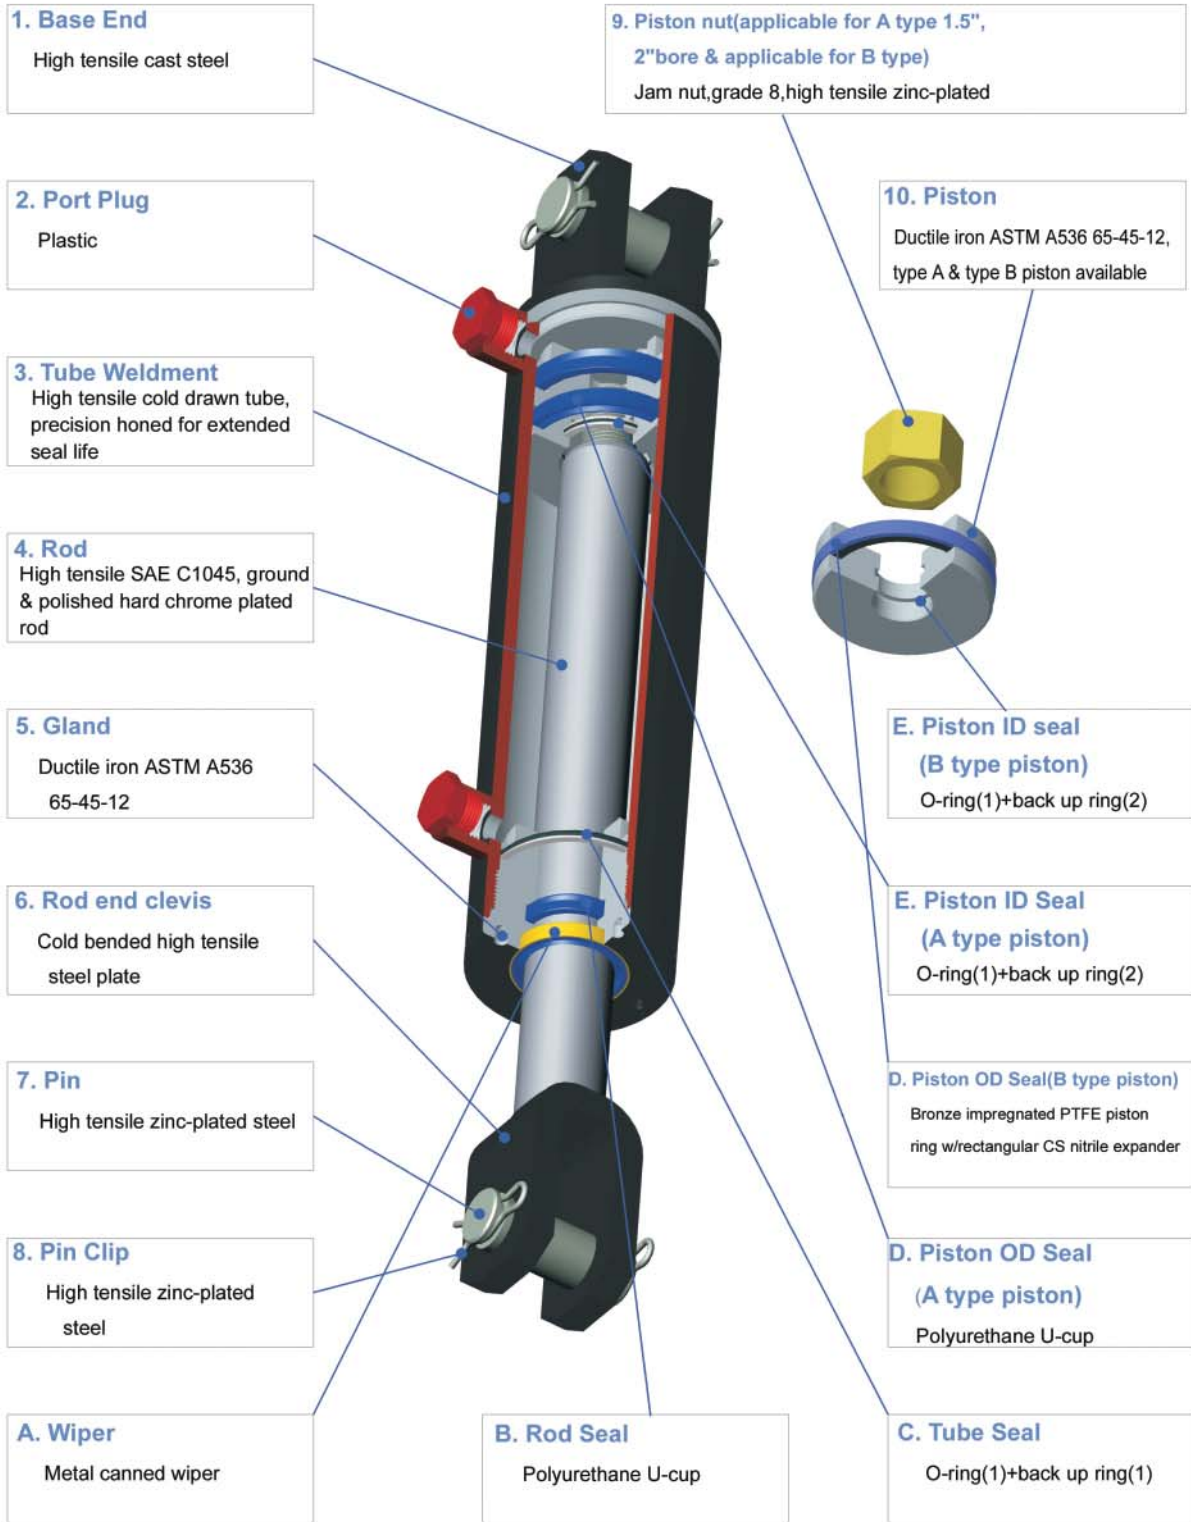

MEXICO Toll Free Direct 01-800-777-3054

CW LINE

3000PSI DOUBLE ACTING WELDED CYLINDER

USA

43105 Business Park Drive, Temecula, CA 92590

Direct Toll Free Phone: 1-800-432-6405

E-mail: westcoast@intfpa.com

Local / Outside North America Phone: (951) 676-2155 Fax: (951) 676-2156