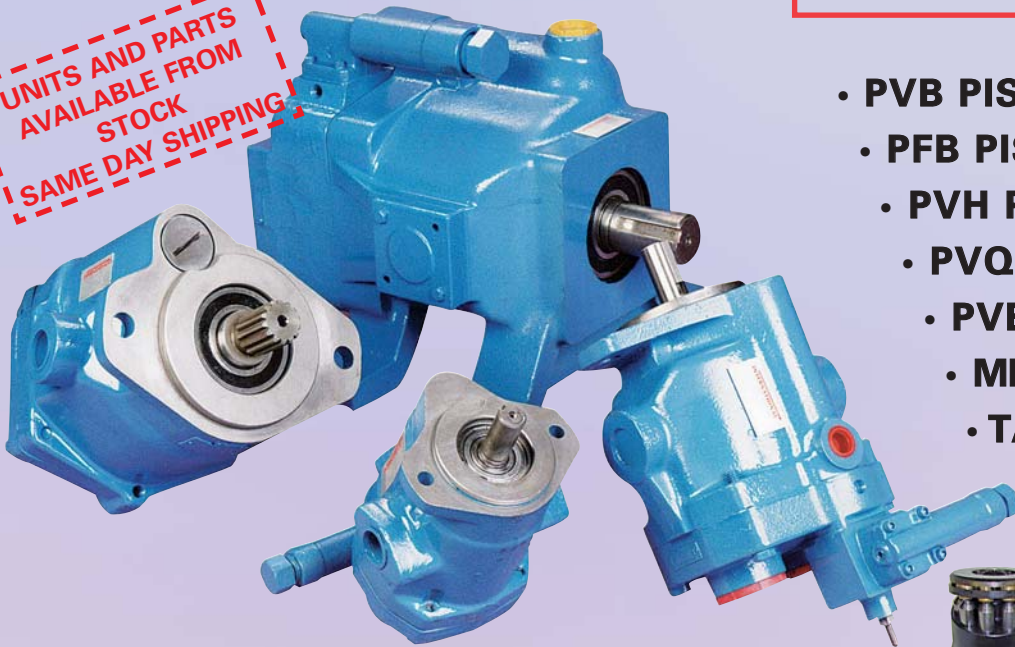

ADVANCED TECHNOLOGY

Variable Volume Piston Pumps

UNITS AND PARTS
AVAILABLE FROM
STOCK
SAME DAY SHIPPING!

★ **Q.C. Assured**
PARTS PROGRAM
AVAILABLE FROM
STOCK

- PVB SERIES
- PVQ SERIES
- PVE SERIES
- PVH SERIES
- MFB SERIES
- TA19 SERIES

FOLLOWING PARTS PROGRAM AVAILABLE FROM FACTORY PRODUCTION

REXROTH SERIES

- A4VSO 125 / 180 / 250, A7VO 200 / 250
- A10VSO/A10VO 28 / 45 / 71 / 100 / 140
- A2F 55 / 80 / 107 / 160 / 180, A2FO 107 / 125
- A4VG 40 / 56 / 71 / 90 / 125
- A6V/A6VM 55 / 80 / 107 / 160
- A7V/A7VO 55 / 80 / 107 / 160
- A8V/A8VO 55 / 80 / 107 / 160