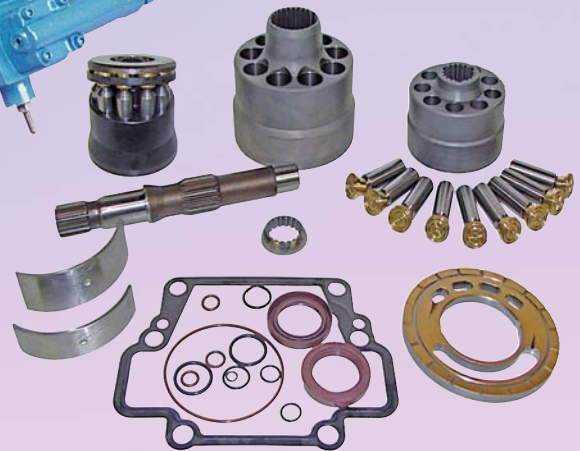

ADVANCED TECHNOLOGY

Variable Volume Piston Pumps

UNITS AND PARTS
AVAILABLE FROM
STOCK
SAME DAY SHIPPING!

★ **Q.C. Assured**
PARTS PROGRAM
AVAILABLE FROM
STOCK

- PVB SERIES
- PVQ SERIES
- PVE SERIES
- PVH SERIES
- MFB SERIES
- TA19 SERIES

- PVB PISTON PUMPS
- PFB PISTON PUMPS
- PVH PISTON PUMPS
- PVQ PISTON PUMPS
- PVE PISTON PUMPS
- MFB PISTON MOTORS
- TA19 TRANSMISSIONS

INTERNATIONAL fpa products meet or exceed original O.E.M. specifications

FOLLOWING PARTS PROGRAM AVAILABLE FROM FACTORY PRODUCTION

REXROTH SERIES

- A4VSO 125 / 180 / 250, A7VO 200 / 250
- A10VSO/A10VO 28 / 45 / 71 / 100 / 140
- A2F 55 / 80 / 107 / 160 / 180, A2FO 107 / 125
- A4VG 40 / 56 / 71 / 90 / 125
- A6V/A6VM 55 / 80 / 107 / 160
- A7V/A7VO 55 / 80 / 107 / 160
- A8V/A8VO 55 / 80 / 107 / 160

EATON SERIES

3331-006, 4621-007, 4621-008

SAUER-SUNDSTRAND SERIES

- PV 18 / 20 / 21 / 22 / 23 / 24 / 25
- SPV6/119, 90R 55 / 75 / 100

CATERPILLAR SERIES

- CAT 215 / 245, E200B, E320, E320B, 12G, 14G

KOMATSU SERIES