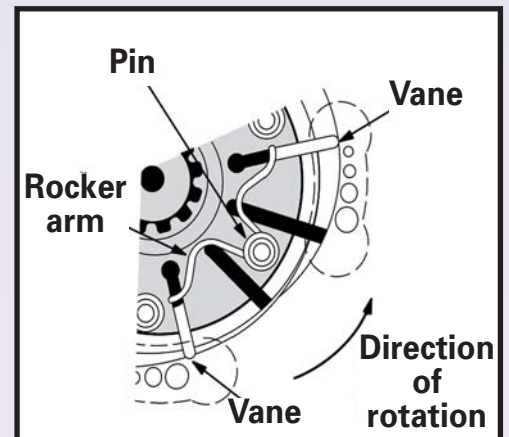

Canada: 4600 Garand, Montreal, Qc H4R 2A2

Toll Free Ph: 1-800-363-8446 Fax: 1-888-220-1415

Outside North America (001) & Local

Ph: 514-332-3989 Fax: 514-338-1880

IFF M2 210 VANE MOTORS

Features

- Spring loaded vanes for improved efficiency / smooth operation
- Higher pressure & speed (2500 PSI / 2800 RPM)
- Wide operating speed range (100 - 2800 RPM)
- Pressure balanced for long service life
- Bi rotational
- Low noise

**New Product
Coming 2008**
Current...13...Design

Rotor / Vane / Spring assembly

**OPEN 14 HOURS A DAY
COAST TO COAST
CALL TOLL FREE
PHONE: 1-888-220-1414
FAX: 1-888-220-1415
Website: www.intlfpa.com
E-mail: info@intlfpa.com**