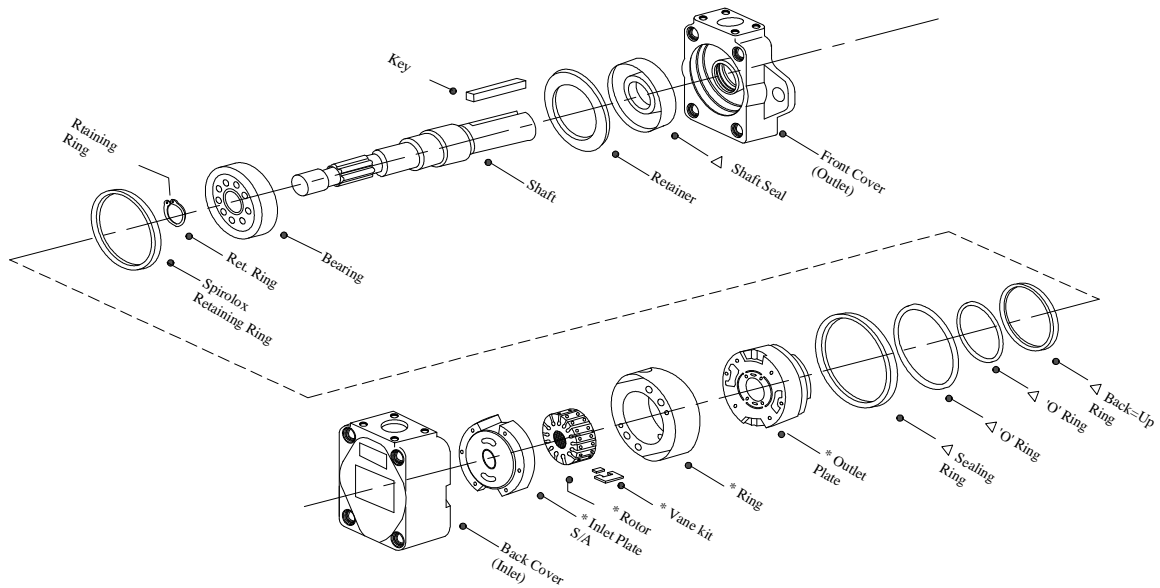

# IFP INDUSTRIAL SINGLE VANE PUMP SERVICE PARTS INFORMATION

**20V**

**25V/35V/45V**