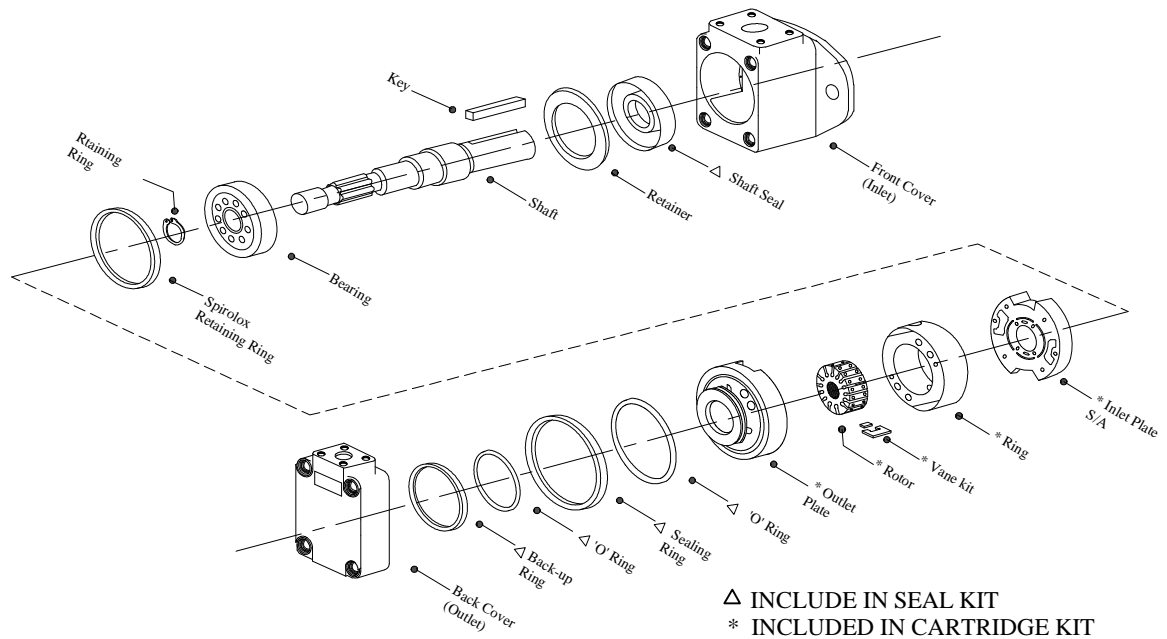

# IFP INDUSTRIAL SINGLE VANE PUMP SERVICE PARTS INFORMATION

**20V**

**25V/35V/45V**