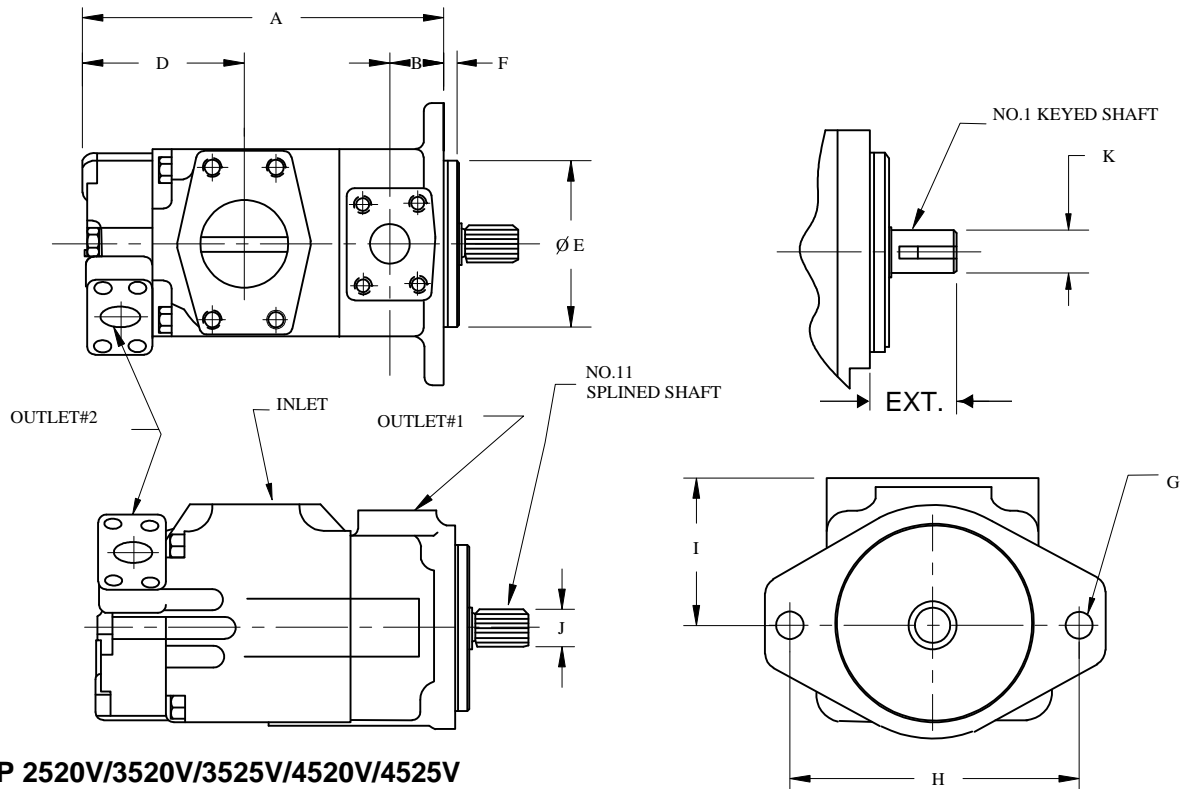

IFP MOBILE & INDUSTRIAL TANDEM PUMP INSTALLATION DIMENSIONS

IFP 2520V/3520V/3525V/4520V/4525V

IFP 4535V