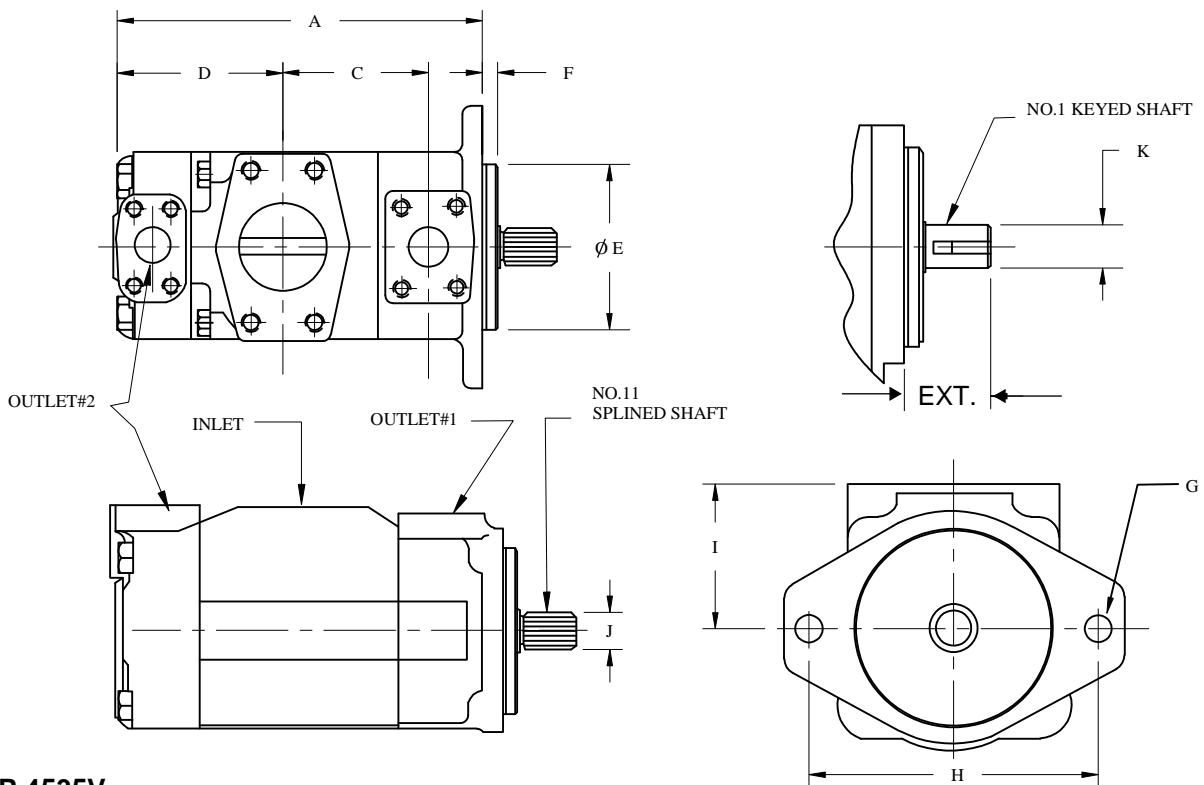

IFP MOBILE & INDUSTRIAL TANDEM PUMP INSTALLATION DIMENSIONS

IFP 2520V/3520V/3525V/4520V/4525V

IFP 4535V