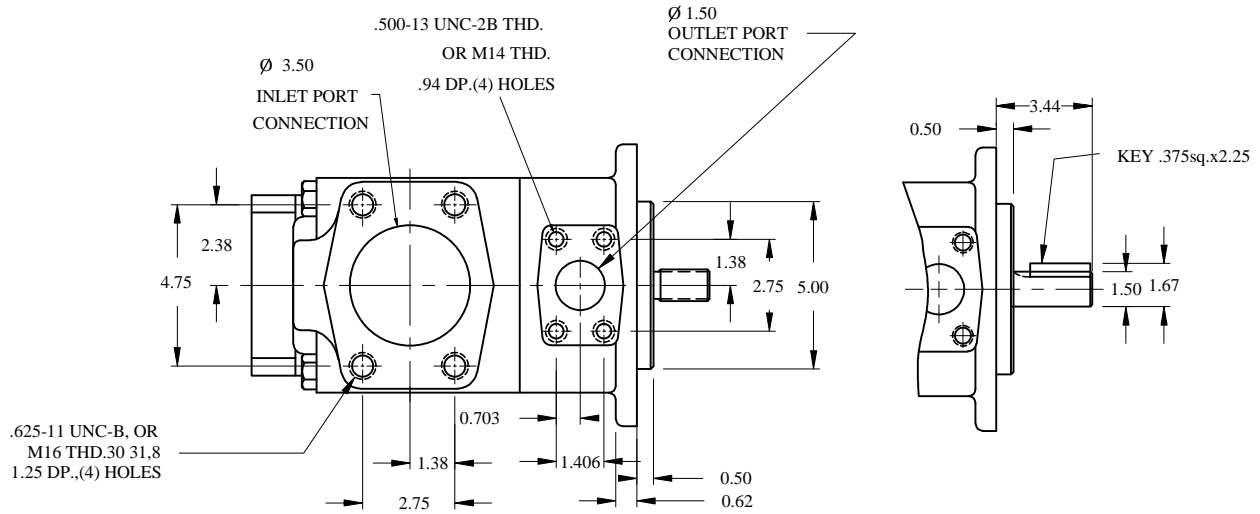

# IFP 45VT/VQT VANE PUMP

Series	"L"	"E"
45VTA	11.07	3.25
45VTB	11.43	4.00
45VTC	11.75	5.00

NOTE-A/B/C ADAPTERS AVAILABLE, SEE PAGE A6.4

## ◆ 45VT/VQT Pump Ordering Specifications