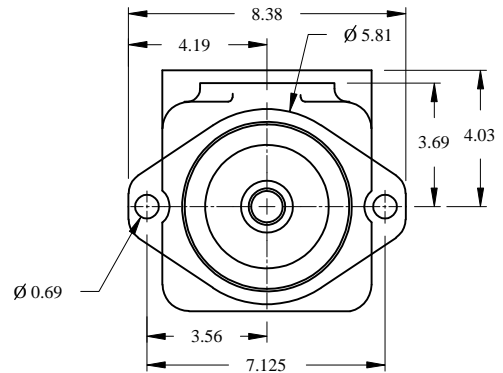

# IFP 45VT/VQT VANE PUMP

Series	"L"	"E"
45VTA	11.07	3.25
45VTB	11.43	4.00
45VTC	11.75	5.00

NOTE-A/B/C ADAPTERS AVAILABLE, SEE PAGE A6.4

## ◆ 45VT/VQT Pump Ordering Specifications