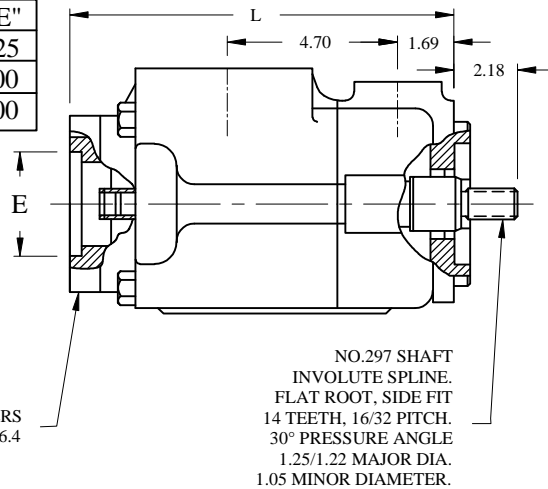

# IFP 45VT/VQT VANE PUMP

Series	"L"	"E"
45VTA	11.07	3.25
45VTB	11.43	4.00
45VTC	11.75	5.00

NOTE-A/B/C ADAPTERS AVAILABLE, SEE PAGE A6.4

## ◆ 45VT/VQT Pump Ordering Specifications