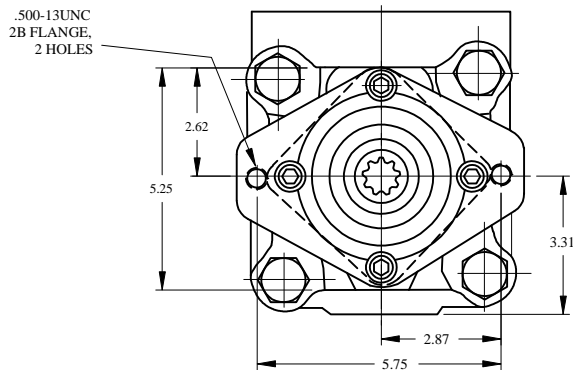

IFP "VT" PUMP ADAPTERS

"A" REAR MOUNT

"B" REAR MOUNT

"C" REAR MOUNT