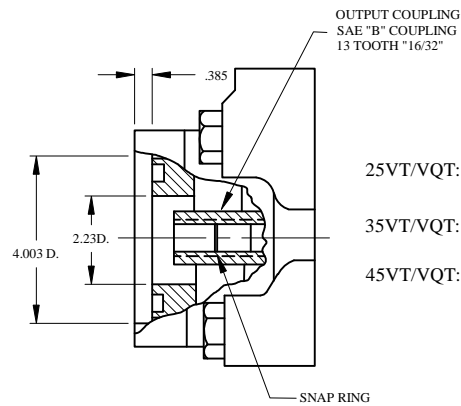

IFP "VT" PUMP ADAPTERS

"A" REAR MOUNT

"B" REAR MOUNT

"C" REAR MOUNT