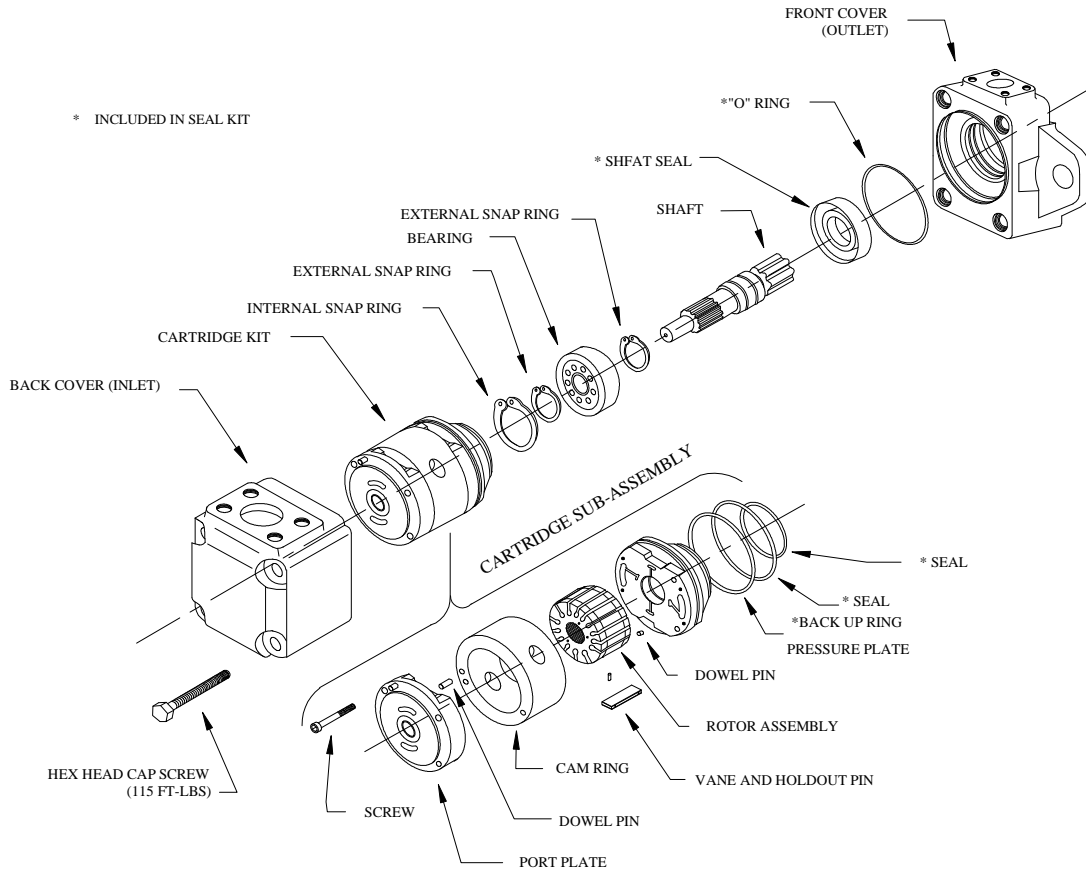

IFP T6E-N SINGLE VANE PUMP SERVICE PARTS INFORMATION

CARTRIDGE CHART

PUMP SIZE	CART. KIT	CAM RING	VANE KIT	ROTOR	PRESSURE PLATE	PORT PLATE	SHAFTS
T6E-045	S24-10177N	034-59164N	034-59162N	S24-10185N	034-59159N	034-59082N	#1 034-71076N
T6E-050	S24-40645N	034-66744N					#2 034-71078N
T6E-052	S24-10179N	034-59165N					#3 034-71077N
T6E-062	S24-10181N	034-59166N					
T6E-066	S24-10183N	034-59167N					
T6E-072	S24-40026N	034-66736N					

- All cartridge assemblies are factory tested prior to shipping -

STANDARD SEAL KIT	VITON SEAL KIT	STANDARD SHAFT SEAL	VITON SHAFT SEAL	BEARING	FRONT COVER	BACK COVER
S24-10186-0-N	S24-10186-5N	620-82064N	620-82064N	230-03208N	034-70249N	034-70247N