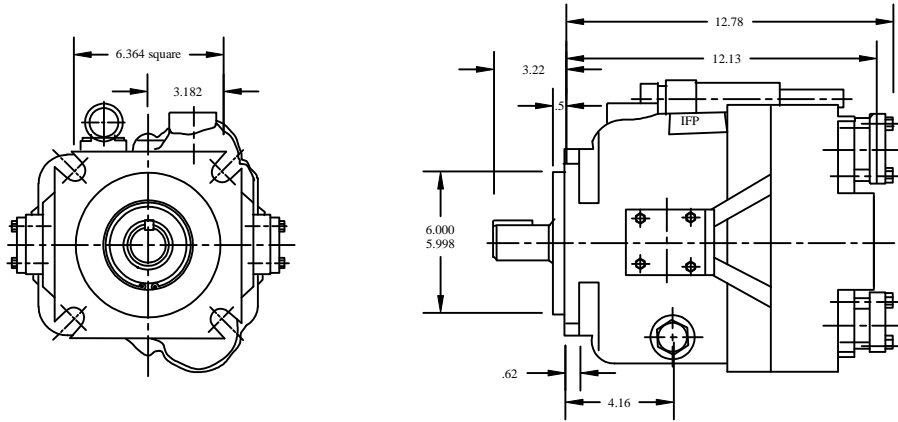

# IFP PVB45 INSTALLATION DIMENSIONS

## FLANGE MOUNTED UNIT

DIMENSION (INCHES)

## FOOT MOUNTED UNIT

DIMENSION (INCHES)