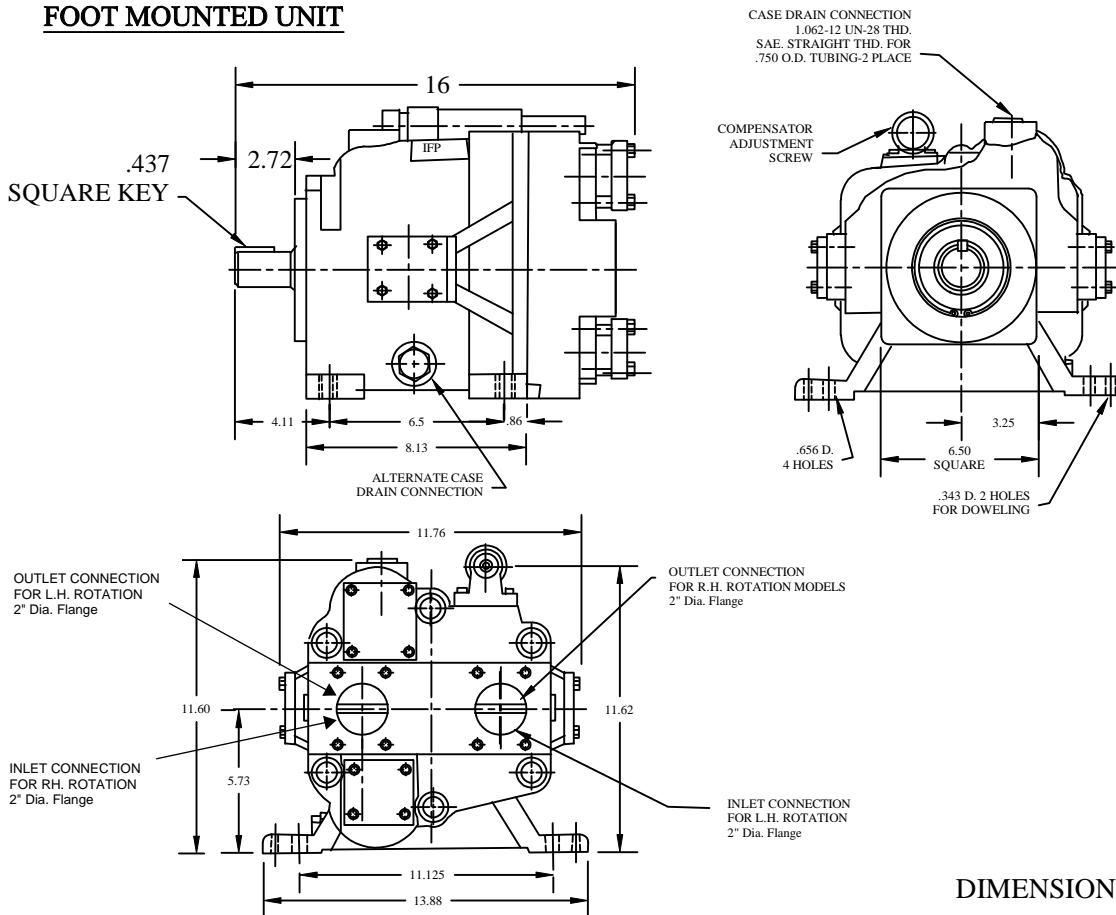

# IFP PVB45 INSTALLATION DIMENSIONS

## FLANGE MOUNTED UNIT

DIMENSION (INCHES)

## FOOT MOUNTED UNIT

DIMENSION (INCHES)