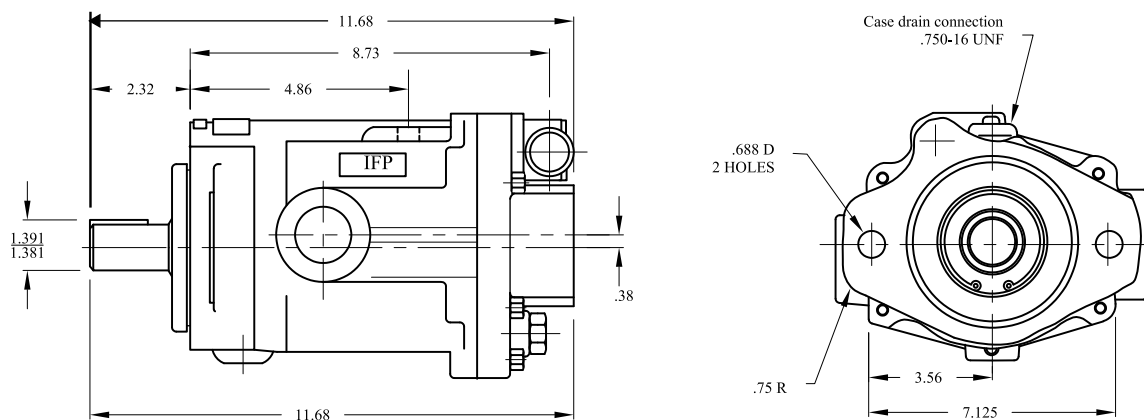

# IFP PVB 45A INSTALLATION DIMENSIONS

DIMENSION (INCHES)

Bracket mount available  
Part NBR- IFB-C  
(See Page J1.1)