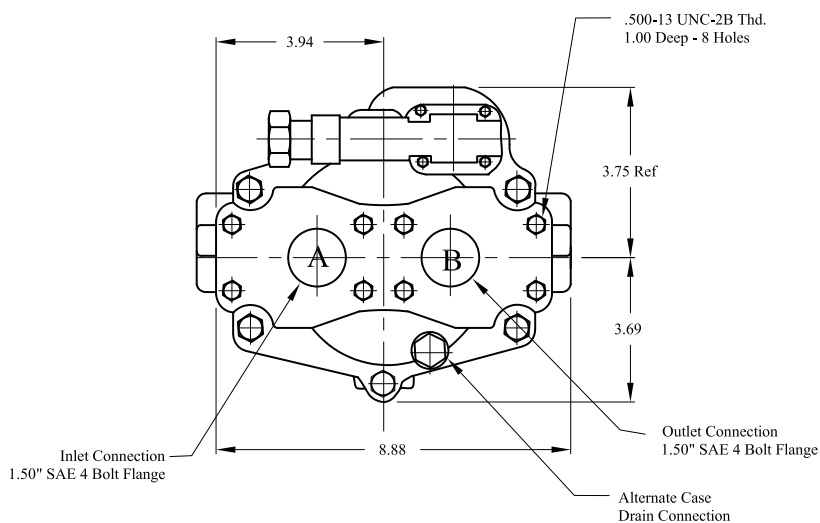

# IFP PVB 45A INSTALLATION DIMENSIONS

DIMENSION (INCHES)

Bracket mount available  
Part NBR- IFB-C  
(See Page J1.1)