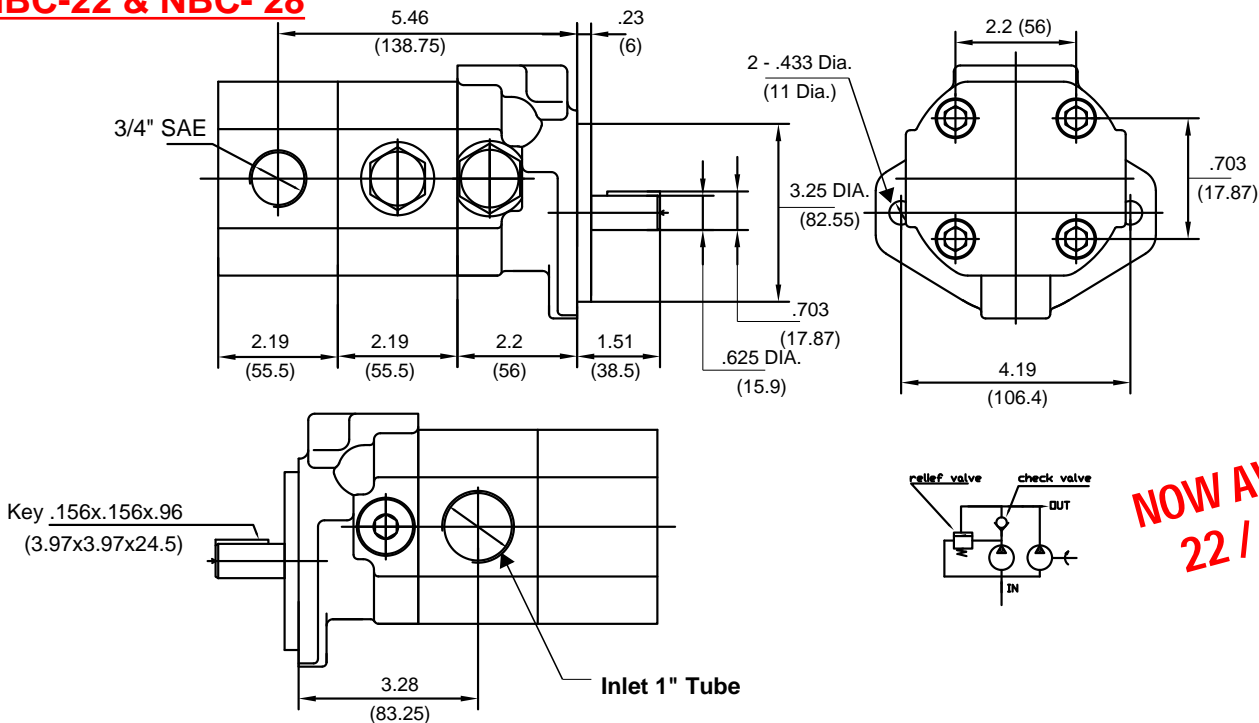

NBC-22 & NBC-28

**NOW AVAILABLE
22 / 28 GPM**