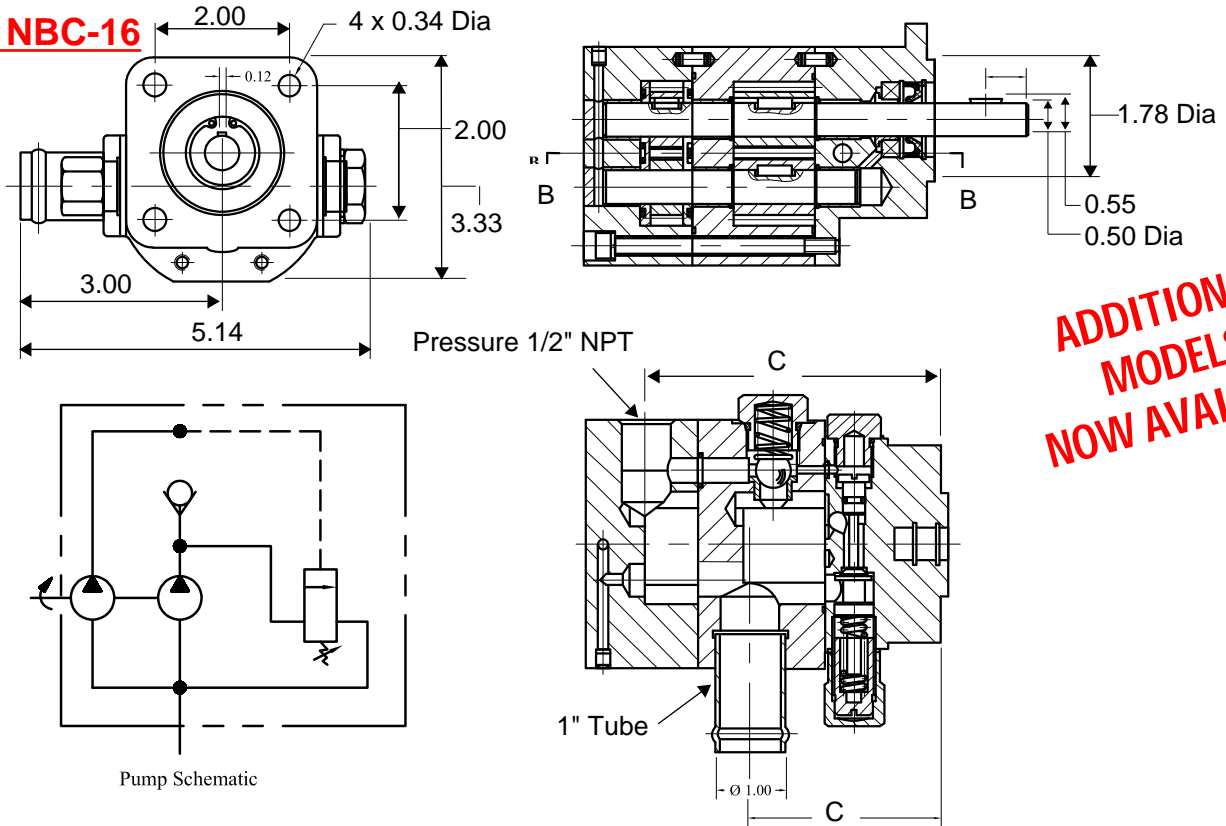

**** NOW AVAILABLE 22 / 28 SIZES ****

Indicates standard stocked displacements

NBC HIGH FLOW MODELS (NBC-22 & NBC-28)

MODEL CODE	NOMINAL FLOW (GPM) 3600 RPM	MAXIMUM SPEED	LOW PRESSURE GEAR DISPL.	HIGH PRESSURE GEAR DISPL.	MAXIMUM PRESSURE
NBC-22	22 GPM	3600 RPM	.93 in3/rev	.465 in3/rev	3000 PSI
NBC-28	28 GPM	3600 RPM	1.395 in3/rev	.465 in3/rev	3000 PSI

** Unloading relief adjustment range 400 - 900 PSI (Factory set 650 psi)

* Flows shown are at 3600 RPM

NBC TWO STAGE HYDRAULIC PUMPS DIMENSIONAL DATA

NBC-8 to NBC-16

**ADDITIONAL
MODELS
NOW AVAILABLE**

MODEL	DIMENSIONS			MODEL	DIMENSIONS			MODEL	DIMENSIONS		
	A	B	C		A	B	C		A	B	C
NBC- 8	6.07	3.74	2.41	NBC- 10.5	6.54	4.08	2.74	NBC- 12.5	6.90	4.53	3.04
NBC- 8.5	6.21	3.90	2.41	NBC- 11	6.61	4.24	2.74	NBC- 13	7.00	4.53	3.04
NBC- 9	6.28	3.90	2.74	NBC-11.5	6.70	4.24	2.74	NBC- 13.5	7.09	4.53	3.04
NBC- 10	6.41	4.08	2.74	NBC- 12	6.70	4.37	3.04	NBC- 16	6.70	4.37	3.04