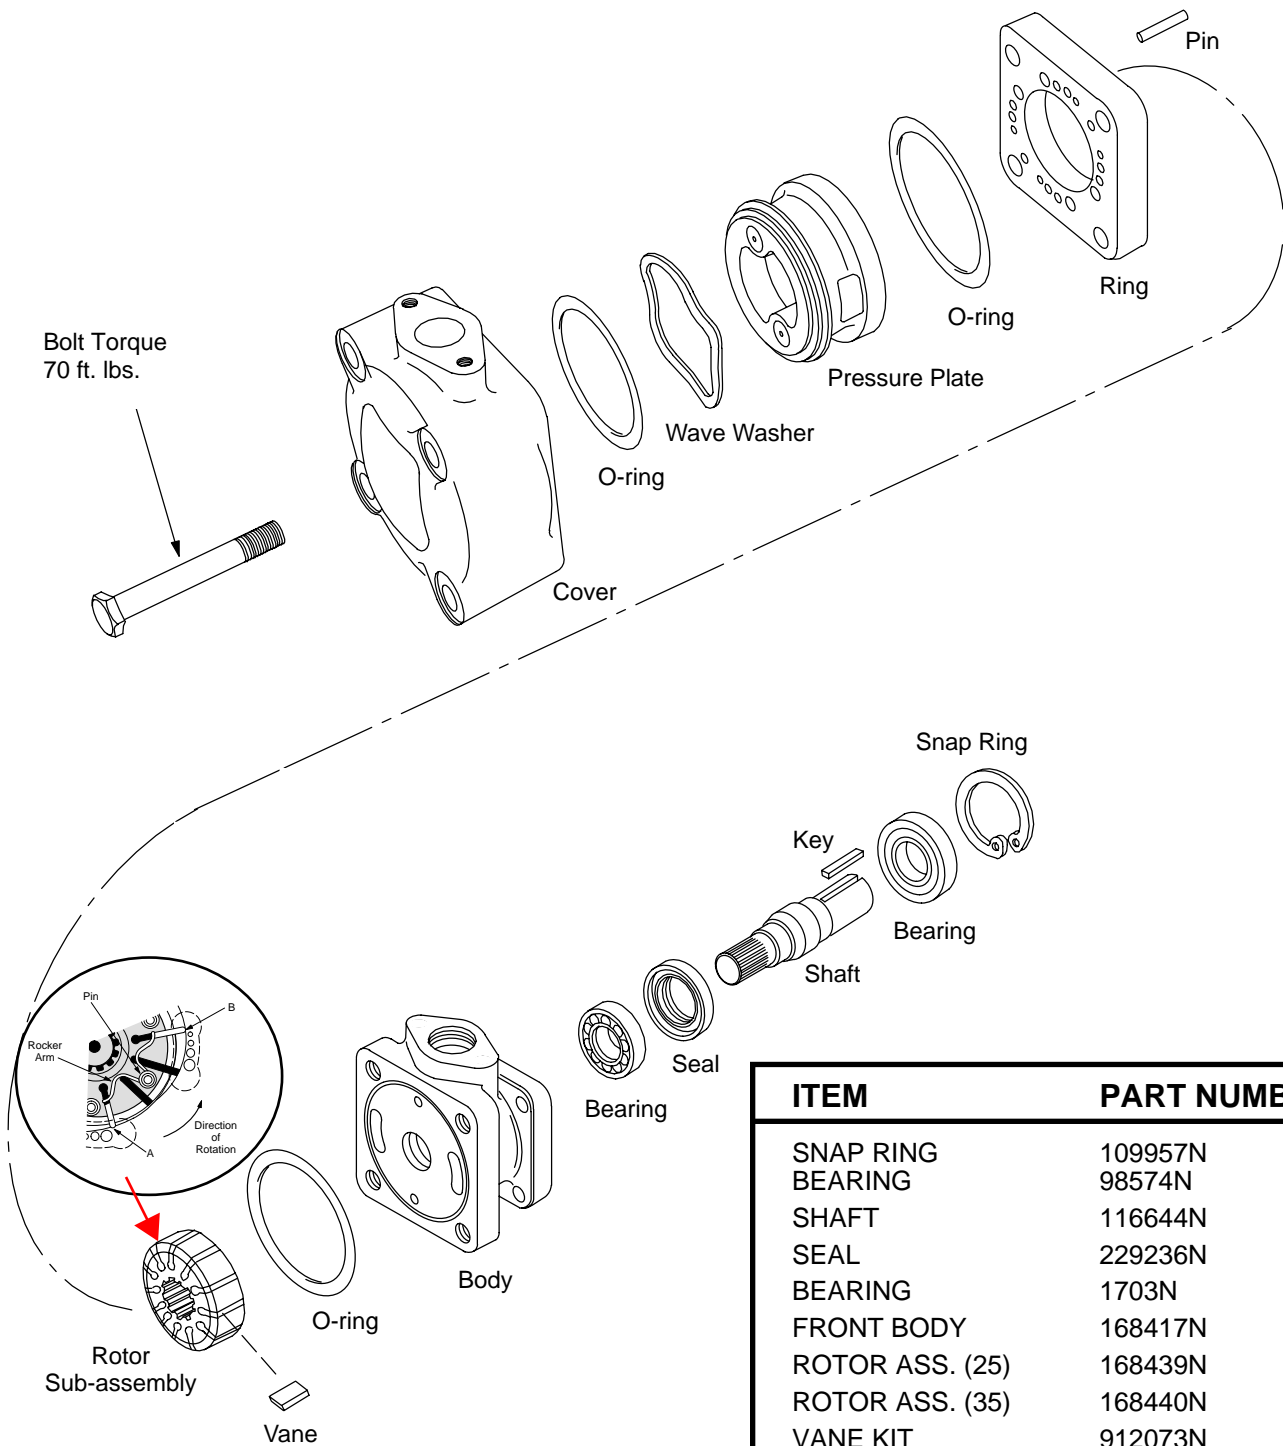

IFP M2-210 VANE MOTOR PARTS DRAWING

ITEM	PART NUMBER
SNAP RING	109957N
BEARING	98574N
SHAFT	116644N
SEAL	229236N
BEARING	1703N
FRONT BODY	168417N
ROTOR ASS. (25)	168439N
ROTOR ASS. (35)	168440N
VANE KIT	912073N
RING (25)	168419N
RING (35)	168418N
CARTRIDGE (25)	922834N
CARTRIDGE (35)	922835N
PRESSURE PLATE	168450N
WAVE WASHER	141792N
REAR COVER	153998N