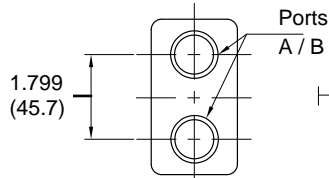

IFP BML HIGH / TORQUE LOW / SPEED MOTORS

Mounting

Code: 2
SAE-A 2 Bolt

Porting: Threaded

Code: S = A / B ports 7/8-14 UNF
Code: P = A / B ports 1/2" NPTF
Code: B = A / B ports 1/2" BSPT

Porting: Flanged

Code: 6
Magneto Mount 4 Bolt

Code: 4
Square Mount 4 Bolt

Code	Dimension: L	Dimension: L1
BML30	5.66 (144)	.39 (10)
BML49	5.90 (150)	.63 (16)
BML61	6.06 (154)	.79 (20)
BML76	6.26 (159)	.98 (25)
BML98	6.52 (155.5)	1.24 (31.5)
BML122	6.85 (174)	1.57 (40)
BML152	7.24 (184)	1.97 (50)
BML192	7.71 (196)	2.44 (62)
BML244	8.19 (208)	2.91 (74)