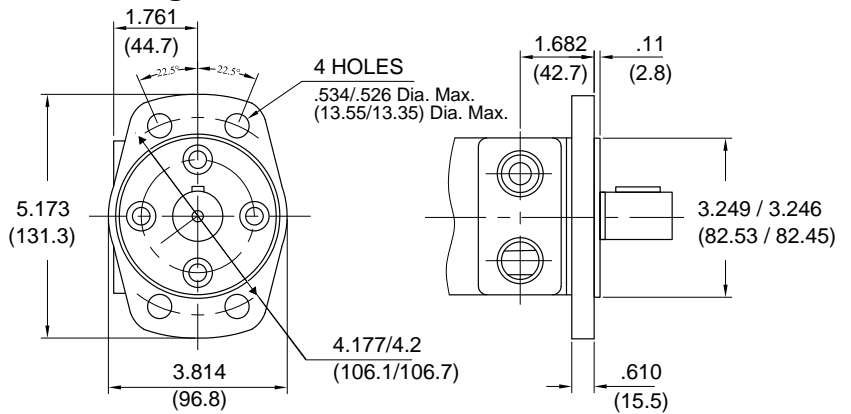

IFP BML HIGH / TORQUE LOW / SPEED MOTORS

Mounting

Code: 2
SAE-A 2 Bolt

Porting: Threaded

Code: S = A / B ports 7/8-14 UNF
Code: P = A / B ports 1/2" NPTF
Code: B = A / B ports 1/2" BSPT

Porting: Flanged

Code: 6
Magneto Mount 4 Bolt

Code: 4
Square Mount 4 Bolt

Code	Dimension: L	Dimension: L1
BML30	5.66 (144)	.39 (10)
BML49	5.90 (150)	.63 (16)
BML61	6.06 (154)	.79 (20)
BML76	6.26 (159)	.98 (25)
BML98	6.52 (155.5)	1.24 (31.5)
BML122	6.85 (174)	1.57 (40)
BML152	7.24 (184)	1.97 (50)
BML192	7.71 (196)	2.44 (62)
BML244	8.19 (208)	2.91 (74)