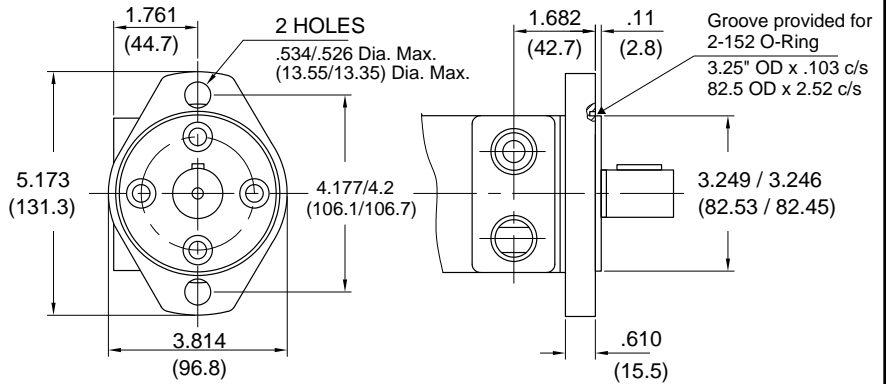

IFP BML HIGH / TORQUE LOW / SPEED MOTORS

Mounting

Code: 2
SAE-A 2 Bolt

Porting: Threaded

Code: S = A / B ports 7/8-14 UNF
Code: P = A / B ports 1/2" NPTF
Code: B = A / B ports 1/2" BSPT

Porting: Flanged

Code: 6
Magneto Mount 4 Bolt

Code: 4
Square Mount 4 Bolt

Code	Dimension: L	Dimension: L1
BML30	5.66 (144)	.39 (10)
BML49	5.90 (150)	.63 (16)
BML61	6.06 (154)	.79 (20)
BML76	6.26 (159)	.98 (25)
BML98	6.52 (155.5)	1.24 (31.5)
BML122	6.85 (174)	1.57 (40)
BML152	7.24 (184)	1.97 (50)
BML192	7.71 (196)	2.44 (62)
BML244	8.19 (208)	2.91 (74)