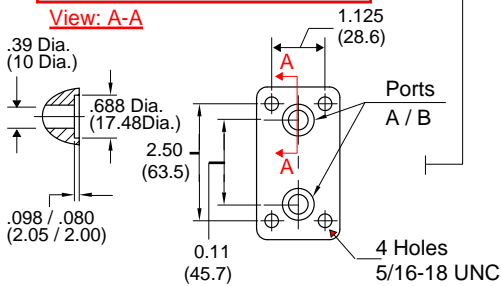

IFP BML HIGH / TORQUE LOW / SPEED MOTORS

Mounting

Code: 2
SAE-A 2 Bolt

Porting: Threaded

Code: S = A / B ports 7/8-14 UNF
Code: P = A / B ports 1/2" NPTF
Code: B = A / B ports 1/2" BSPT

Porting: Flanged

Code: 6
Magneto Mount 4 Bolt

Code: 4
Square Mount 4 Bolt

Code	Dimension: L	Dimension: L1
BML30	5.66 (144)	.39 (10)
BML49	5.90 (150)	.63 (16)
BML61	6.06 (154)	.79 (20)
BML76	6.26 (159)	.98 (25)
BML98	6.52 (155.5)	1.24 (31.5)
BML122	6.85 (174)	1.57 (40)
BML152	7.24 (184)	1.97 (50)
BML192	7.71 (196)	2.44 (62)
BML244	8.19 (208)	2.91 (74)