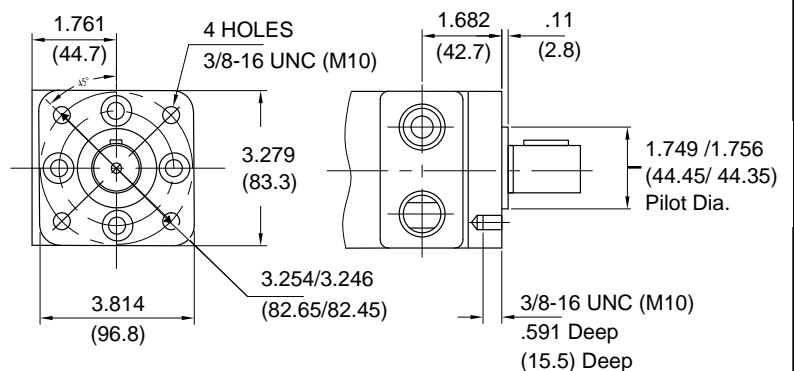

IFP BML HIGH / TORQUE LOW / SPEED MOTORS

Mounting

Code: 2
SAE-A 2 Bolt

Porting: Threaded

Code: S = A / B ports 7/8-14 UNF
Code: P = A / B ports 1/2" NPTF
Code: B = A / B ports 1/2" BSPT

Porting: Flanged

Code: 6
Magneto Mount 4 Bolt

Code: 4
Square Mount 4 Bolt

Code	Dimension: L	Dimension: L1
BML30	5.66 (144)	.39 (10)
BML49	5.90 (150)	.63 (16)
BML61	6.06 (154)	.79 (20)
BML76	6.26 (159)	.98 (25)
BML98	6.52 (155.5)	1.24 (31.5)
BML122	6.85 (174)	1.57 (40)
BML152	7.24 (184)	1.97 (50)
BML192	7.71 (196)	2.44 (62)
BML244	8.19 (208)	2.91 (74)