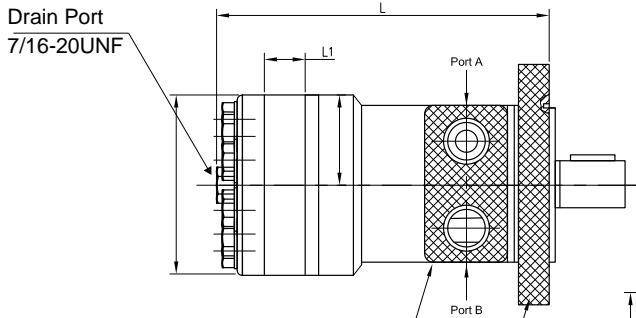

IFP BML HIGH / TORQUE LOW / SPEED MOTORS

Mounting

Code: 2
SAE-A 2 Bolt

Porting: Threaded

Code: S = A / B ports 7/8-14 UNF
Code: P = A / B ports 1/2" NPTF
Code: B = A / B ports 1/2" BSPT

Porting: Flanged

Code: 6
Magneto Mount 4 Bolt

Code: 4
Square Mount 4 Bolt

Code	Dimension: L	Dimension: L1
BML30	5.66 (144)	.39 (10)
BML49	5.90 (150)	.63 (16)
BML61	6.06 (154)	.79 (20)
BML76	6.26 (159)	.98 (25)
BML98	6.52 (155.5)	1.24 (31.5)
BML122	6.85 (174)	1.57 (40)
BML152	7.24 (184)	1.97 (50)
BML192	7.71 (196)	2.44 (62)
BML244	8.19 (208)	2.91 (74)