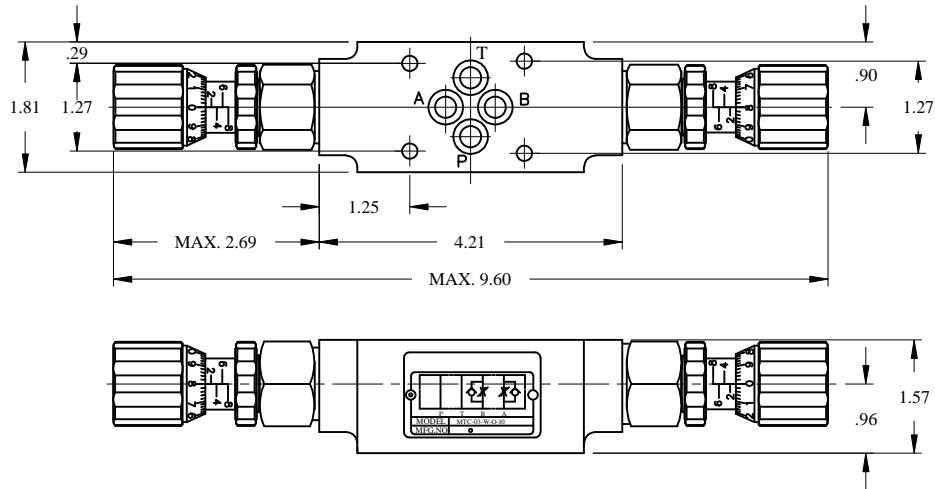

IFP MTC03 FLOW REGULATOR MODULE/ CHECK VALVE

DIMENSIONS

MTC-03-W-*

MTC-03-A - *

MTC-03-B - *