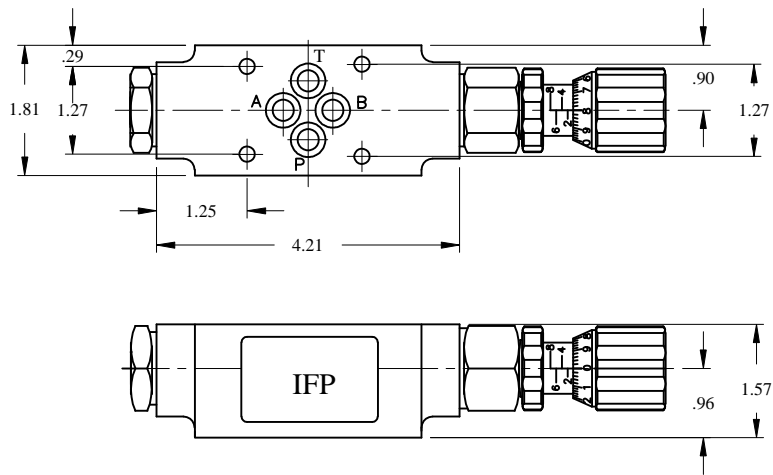

IFP MTC03 FLOW REGULATOR MODULE/ CHECK VALVE

DIMENSIONS

MTC-03-W-*

MTC-03-A - *

MTC-03-B - *