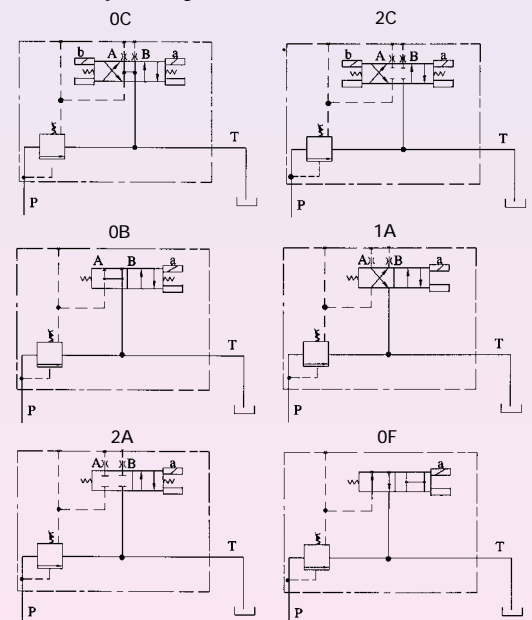

Pilot Spool Symbols

43105 Business Park Drive
Temecula, CA 92590 USA

West Coast Toll Free: (800) 432-6405

Visit our updated Website: www.intlfpa.com

COAST TO COAST LOCATIONS
TO BETTER SERVICE YOUR REQUIREMENTS

Toll Free Ph: (888) 220-1414

Toll Free Fax: (888) 220-1415

4600 Garand, Montreal, Qc
Canada H4R 2A2

East Coast Toll Free: (800) 363-8446

E-Mail: info@intlfpa.com