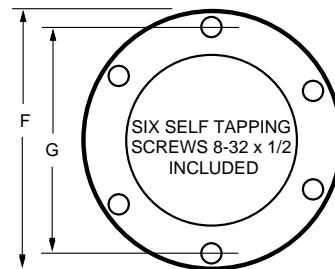

IFP FILLER / BREATHER CAPS

- Chrome plated steel cap
- air flow to 25 CFM
- Ready to install hardware kit
- Filtration : 40 micron foam element
- 40 mesh Metal basket

IFP 1041

MODEL	FILTRATION	A	B	C	D	E	F	G	HOLE
IFP1041	40 MESH	3.1 (80)	1.9 (48)	1.9 (48)	3.5 (90)	5.4 (137)	3.25(85)	2.88(71)	3.4(87)