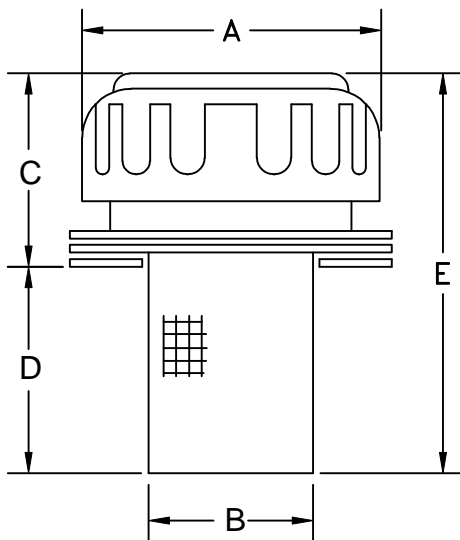

IFP FILLER / BREATHER CAPS

- Chrome plated steel cap
- air flow to 25 CFM
- Ready to install hardware kit
- Filtration : 40 micron foam element
- 40 mesh Metal basket

IFP 1041

MODEL	FILTRATION	A	B	C	D	E	F	G	HOLE
IFP1041	40 MESH	3.1 (80)	1.9 (48)	1.9 (48)	3.5 (90)	5.4 (137)	3.25(85)	2.88(71)	3.4(87)