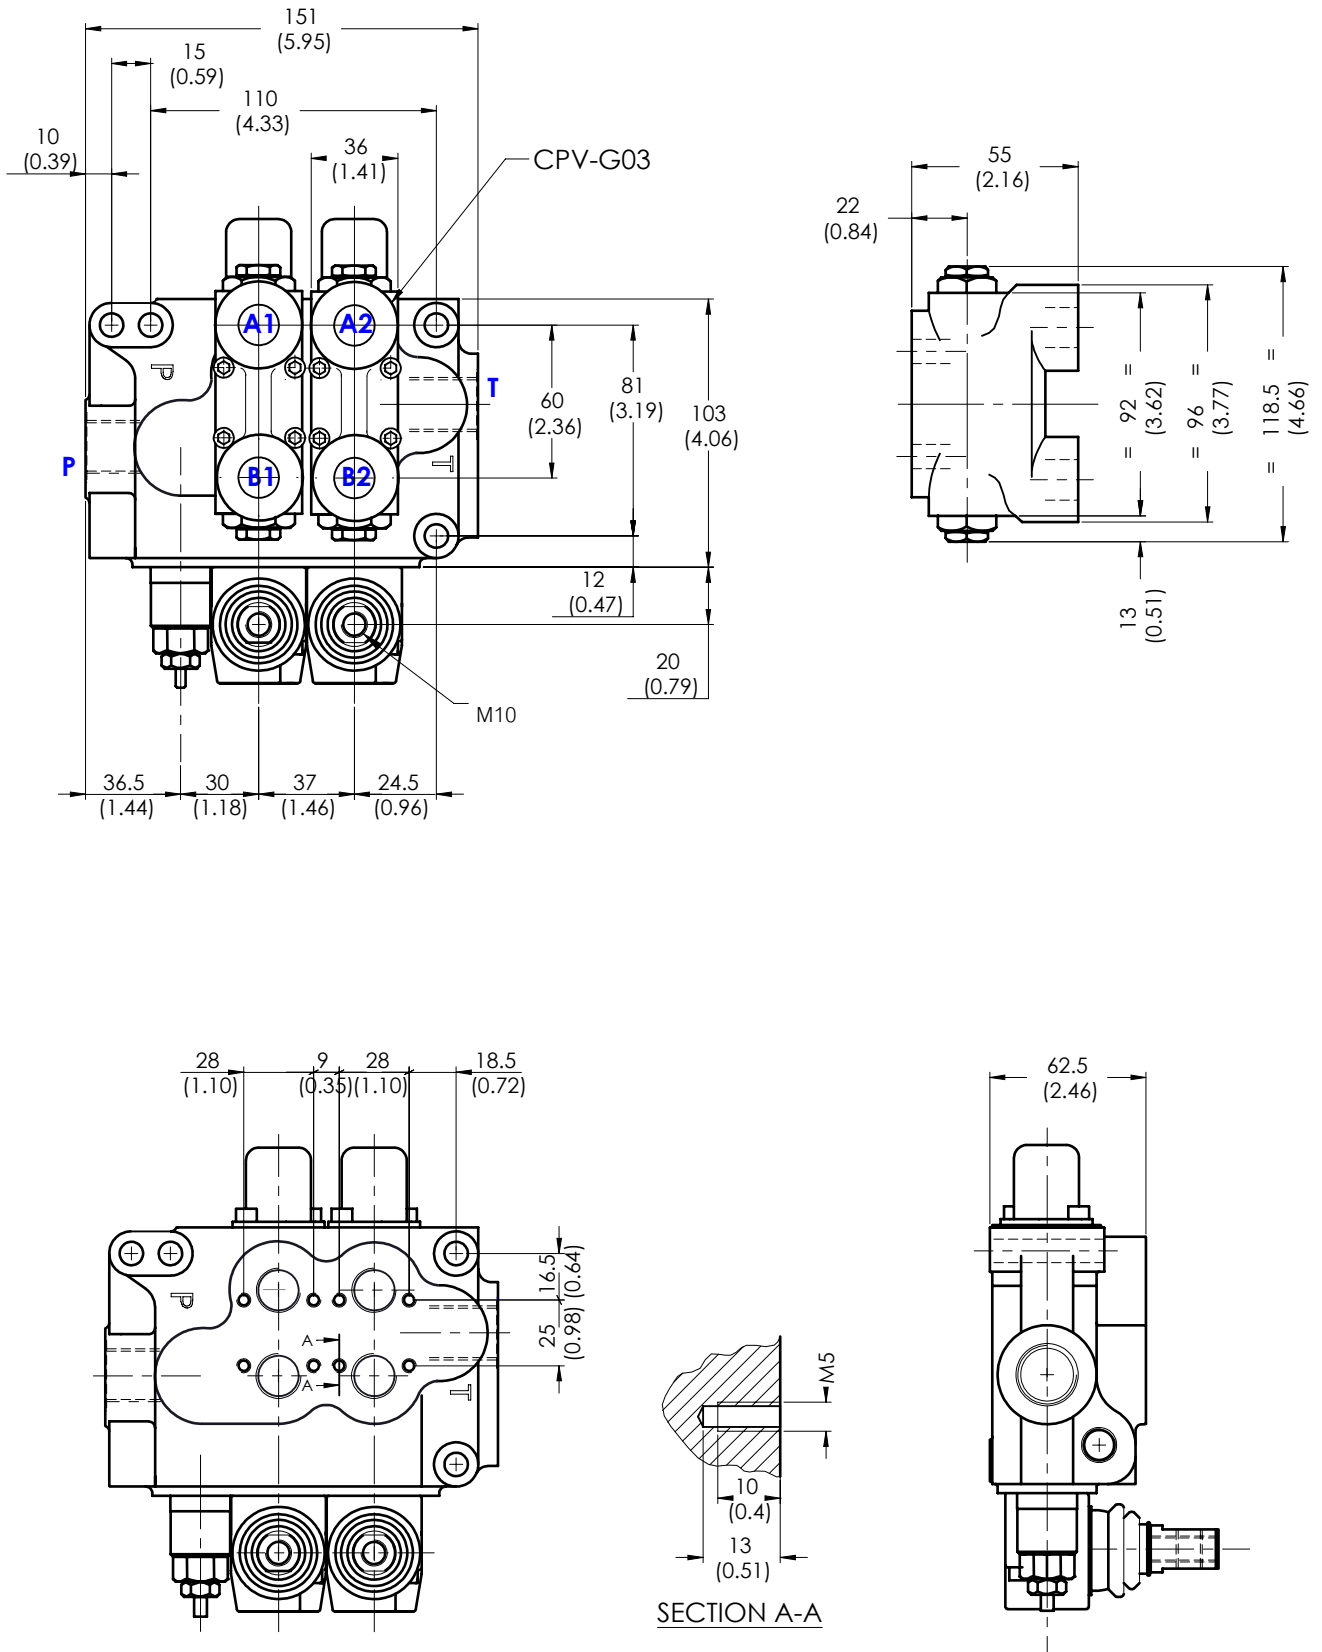

# IFP MD20 MONOBLOCK VALVE OPTIONAL P.O. CHECK VALVE ASS.

Dimensions - Millimeters (inches)