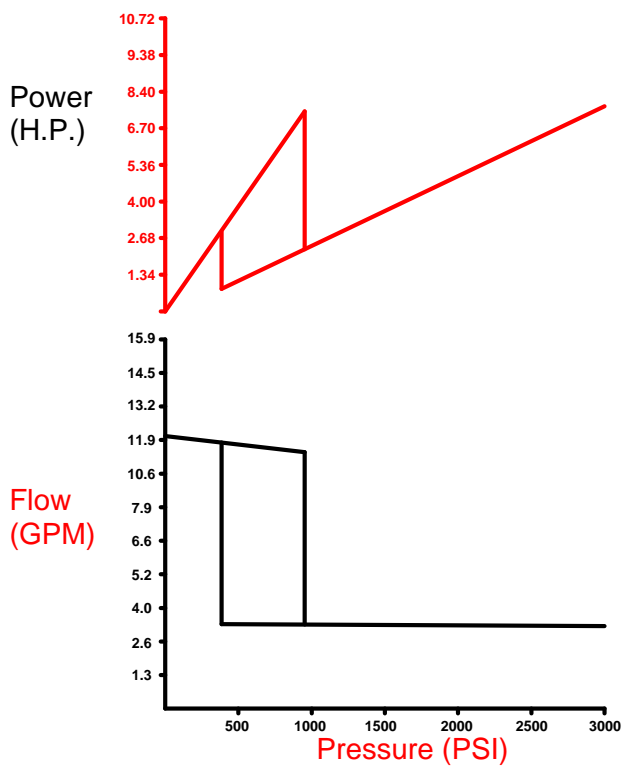

NBC TWO STAGE HYDRAULIC PUMPS

Performance Curves

** Speed: 3600 RPM

** Oil: N46

NBC-8

NBC-11

NBC-16