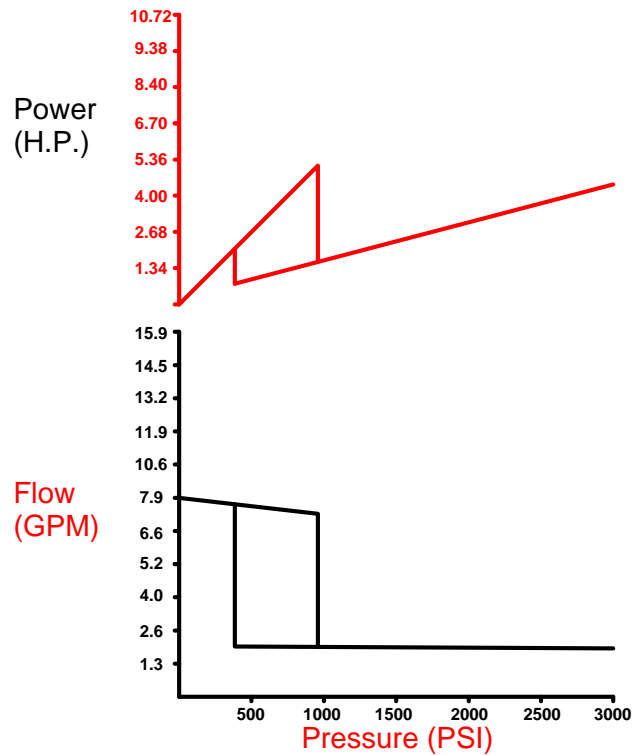

NBC TWO STAGE HYDRAULIC PUMPS

Performance Curves

** Speed: 3600 RPM

** Oil: N46

NBC-8

NBC-11

NBC-16