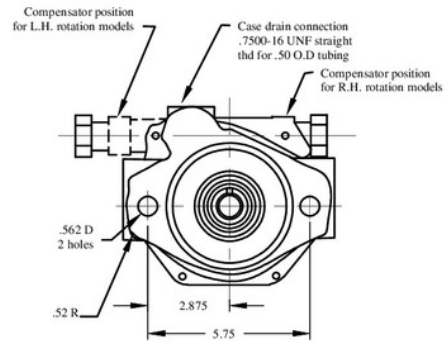

# IFP PVB5/6 INSTALLATION DIMENSIONS

DIMENSION (INCHES)

Rotation	Oil port	
	Inlet	Outlet
R.H	A	B
L.H	B	A

Bracket mount available  
Part NBR- IFB-A  
(See Page J1.1)

# PVB 10/15 INSTALATION DIMENSIONS

DIMENSION (INCHES)

Rotation	Oil port	
	Inlet	Outlet
R.H	A	B
L.H	B	A

Bracket mount available  
Part NBR- IFB-B  
(See Page J1.1)