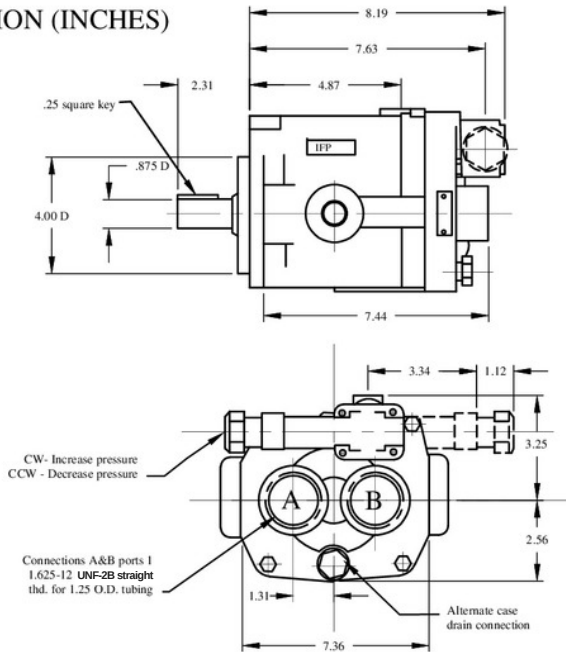

# IFP PVB5/6 INSTALLATION DIMENSIONS

DIMENSION (INCHES)

Rotation	Oil port	
	Inlet	Outlet
R.H	A	B
L.H	B	A

Bracket mount available  
Part NBR- IFB-A  
(See Page J1.1)

# PVB 10/15 INSTALATION DIMENSIONS

DIMENSION (INCHES)

Rotation	Oil port	
	Inlet	Outlet
R.H	A	B
L.H	B	A

Bracket mount available  
Part NBR- IFB-B  
(See Page J1.1)