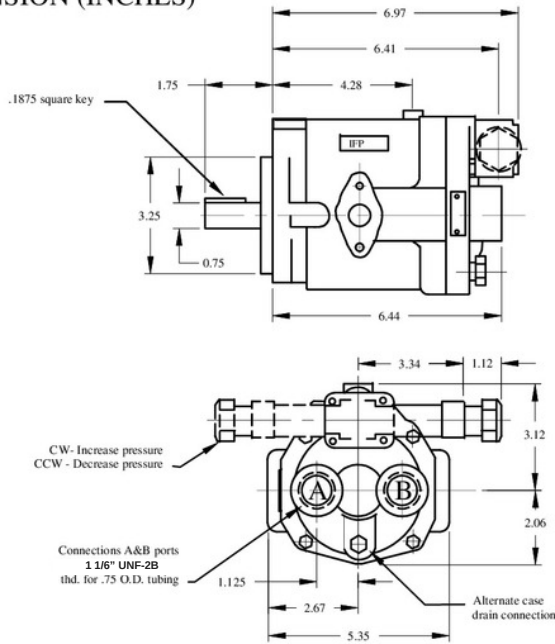

# IFP PVB5/6 INSTALLATION DIMENSIONS

DIMENSION (INCHES)

Rotation	Oil port	
	Inlet	Outlet
R.H	A	B
L.H	B	A

Bracket mount available  
Part NBR- IFB-A  
(See Page J1.1)

# PVB 10/15 INSTALATION DIMENSIONS

DIMENSION (INCHES)

Rotation	Oil port	
	Inlet	Outlet
R.H	A	B
L.H	B	A

Bracket mount available  
Part NBR- IFB-B  
(See Page J1.1)