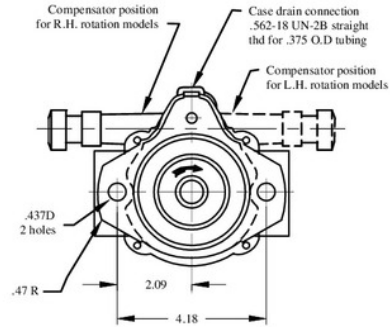

# IFP PVB5/6 INSTALLATION DIMENSIONS

DIMENSION (INCHES)

Rotation	Oil port	
	Inlet	Outlet
R.H	A	B
L.H	B	A

Bracket mount available  
Part NBR- IFB-A  
(See Page J1.1)

# PVB 10/15 INSTALATION DIMENSIONS

DIMENSION (INCHES)

Rotation	Oil port	
	Inlet	Outlet
R.H	A	B
L.H	B	A

Bracket mount available  
Part NBR- IFB-B  
(See Page J1.1)